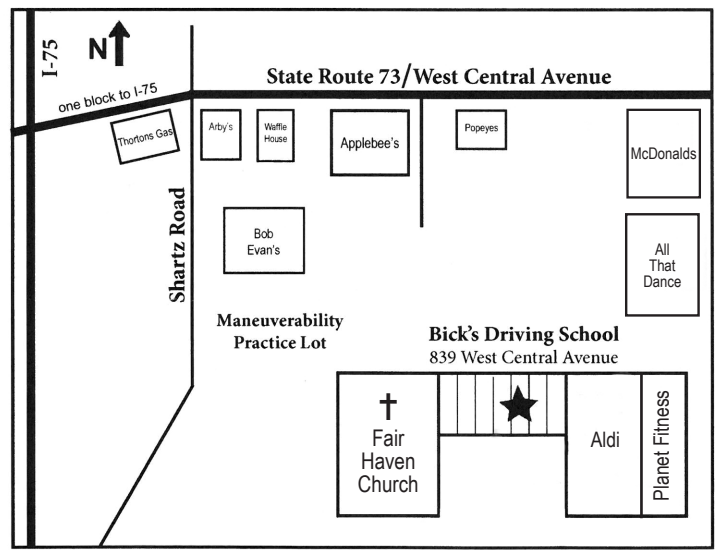

PLEASE CALL TO REGISTER
(937) 748-2594

Bick's		Class Schedule Springboro		MAY 2026			
SUN	MON	TUES	WED	THURS	FRI	SAT	
					1 NO CLASS	2 NO CLASS	
3 NO CLASS	4 NO CLASS	5 SESSIONS 1 & 2 4:00-8:15 PM	6 NO CLASS	7 SESSIONS 3 & 4 4:00-8:15 PM	8 NO CLASS	9 AM SESSIONS 5 & 6 9:00-1:15PM	
10 NO CLASS	11 NO CLASS	12 SESSIONS 7 & 8 4:00-8:15 PM	13 NO CLASS	14 SESSIONS 9 & 10 4:00-8:15 PM	15 NO CLASS	16 AM SESSIONS 11 & 12 9:00-1:15PM	
17 NO CLASS	18 NO CLASS	19 NO CLASS	20 NO CLASS	21 NO CLASS	22 NO CLASS	23 NO CLASS	
24 NO CLASS	25 NO CLASS	26 NO CLASS	27 NO CLASS	28 NO CLASS	29 NO CLASS	30 NO CLASS	
31 NO CLASS							

Bick's		Class Schedule Springboro		JUNE 2026			
SUN	MON	TUES	WED	THURS	FRI	SAT	
	1 NO CLASS	2 NO CLASS	3 NO CLASS	4 NO CLASS	5 NO CLASS	6 NO CLASS	
7 NO CLASS	8 AM SESSIONS 1 & 2 9:00-1:15 PM	9 AM SESSIONS 3 & 4 9:00-1:15 PM	10 AM SESSIONS 5 & 6 9:00-1:15 PM	11 AM SESSIONS 7 & 8 9:00-1:15 PM	12 AM SESSIONS 9 & 10 9:00-1:15 PM	13 AM SESSIONS 11 & 12 9:00-1:15 PM	
14 NO CLASS	15 NO CLASS	16 SESSIONS 1 & 2 4:00-8:15 PM	17 NO CLASS	18 SESSIONS 3 & 4 4:00-8:15 PM	19 NO CLASS	20 AM SESSIONS 5 & 6 9:00-1:15PM	
21 NO CLASS	22 NO CLASS	23 SESSIONS 7 & 8 4:00-8:15 PM	24 NO CLASS	25 SESSIONS 9 & 10 4:00-8:15 PM	26 NO CLASS	27 AM SESSIONS 11 & 12 9:00-1:15PM	
28 NO CLASS	29 NO CLASS	30 NO CLASS					

If our in-person classes do not fit your schedule. Please call our Main Office at (513) 423-7288 for details about doing classes on-line.

BICK'S DRIVING SCHOOL OF SPRINGBORO
Midway Business Park, UNIT 839 • State Route 73
Springboro, Ohio 45066
(937) 748-2594 • (513) 423-7288 MAIN OFFICE

You may start your classes at ANY of the 12 sessions and they do not have to be taken in sequence.