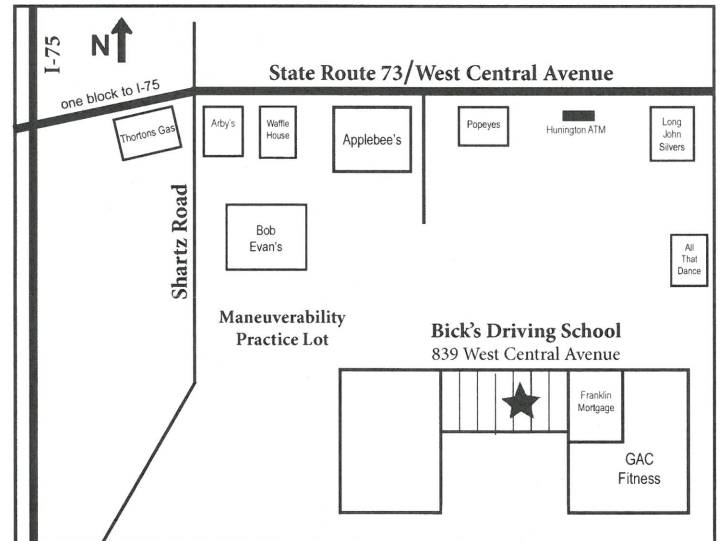

You may attend either and/or both classes in the same day, whichever is more convenient for you.

There is a fifteen minute break between each 2 hour session.

Some classes may be cancelled at holiday times, or due to unsafe road conditions - call in advance.

BICK'S DRIVING SCHOOL OF SPRINGBORO
Midway Business Park, UNIT 839 • State Route 73
Springboro, Ohio 45066

(937) 748-2594 • (513) 423-7288 MAIN OFFICE

You may start your classes at ANY of the 12 sessions and they do not have to be taken in sequence.