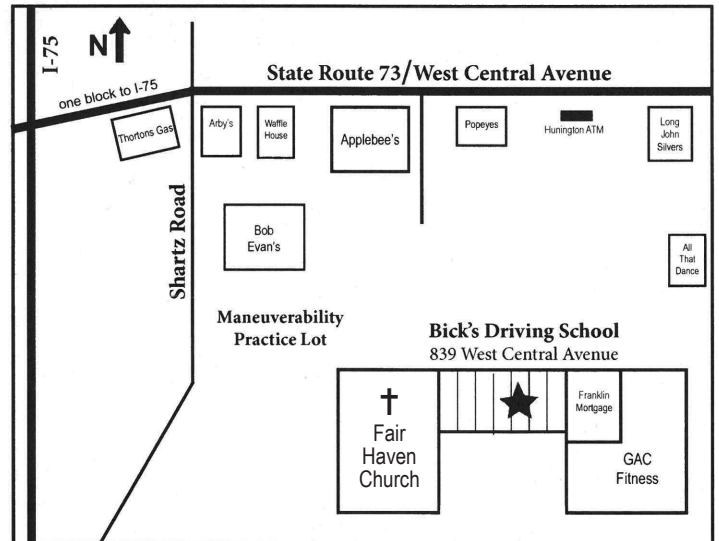

PLEASE CALL TO REGISTER

(937) 748-2594

Classes DO NOT have to be taken in sequence.
All 12 sessions must be completed to fulfill
the classroom requirement.

**If our in-person classes do not fit your schedule.
Please call our *Main Office* at (513) 423-7288
for details about doing classes on-line.**

Class Schedule Springboro MAY 2024						
SUN	MON	TUES	WED	THURS	FRI	SAT
			1 NO CLASS	2 NO CLASS	3 NO CLASS	4 NO CLASS
5 NO CLASS	6 NO CLASS	7 SESSIONS 1 & 2 4:00-8:15 PM	8 NO CLASS	9 SESSIONS 3 & 4 4:00-8:15 PM	10 NO CLASS	11 SPECIAL AM SESSIONS 5 & 6 9:00-1:15
12 NO CLASS	13 NO CLASS	14 SESSIONS 7 & 8 4:00-8:15 PM	15 NO CLASS	16 SESSIONS 9 & 10 4:00-8:15 PM	17 NO CLASS	18 SPECIAL AM SESSIONS 11 & 12 9:00-1:15
19 NO CLASS	20 NO CLASS	21 NO CLASS	22 NO CLASS	23 NO CLASS	24 NO CLASS	25 NO CLASS
26 NO CLASS	27 NO CLASS OFFICE CLOSED	28 NO CLASS	29 NO CLASS	30 NO CLASS	31 NO CLASS	

Class Schedule Springboro JUNE 2024						
SUN	MON	TUES	WED	THURS	FRI	SAT
						1 NO CLASS
2 NO CLASS	3 NO CLASS	4 NO CLASS	5 NO CLASS	6 NO CLASS	7 NO CLASS	8 NO CLASS
9 NO CLASS	10 NO CLASS	11 NO CLASS	12 NO CLASS	13 NO CLASS	14 NO CLASS	15 NO CLASS
16 NO CLASS	17 SPECIAL AM SESSIONS 1 & 2 9:00-1:15	18 SPECIAL AM SESSIONS 3 & 4 9:00-1:15	19 SPECIAL AM SESSIONS 5 & 6 9:00-1:15	20 SPECIAL AM SESSIONS 7 & 8 9:00-1:15	21 SPECIAL AM SESSIONS 9 & 10 9:00-1:15	22 SPECIAL AM SESSIONS 11 & 12 9:00-1:15
23 NO CLASS	24 NO CLASS	25 NO CLASS	26 NO CLASS	27 NO CLASS	28 NO CLASS	29 NO CLASS
30 NO CLASS						

www.bicksdrivingschool.com

BICK'S DRIVING SCHOOL OF SPRINGBORO
839 West Central Avenue • Midway Business Park
Springboro, Ohio 45066

We recommend you arrive 30 minutes early for your first class.